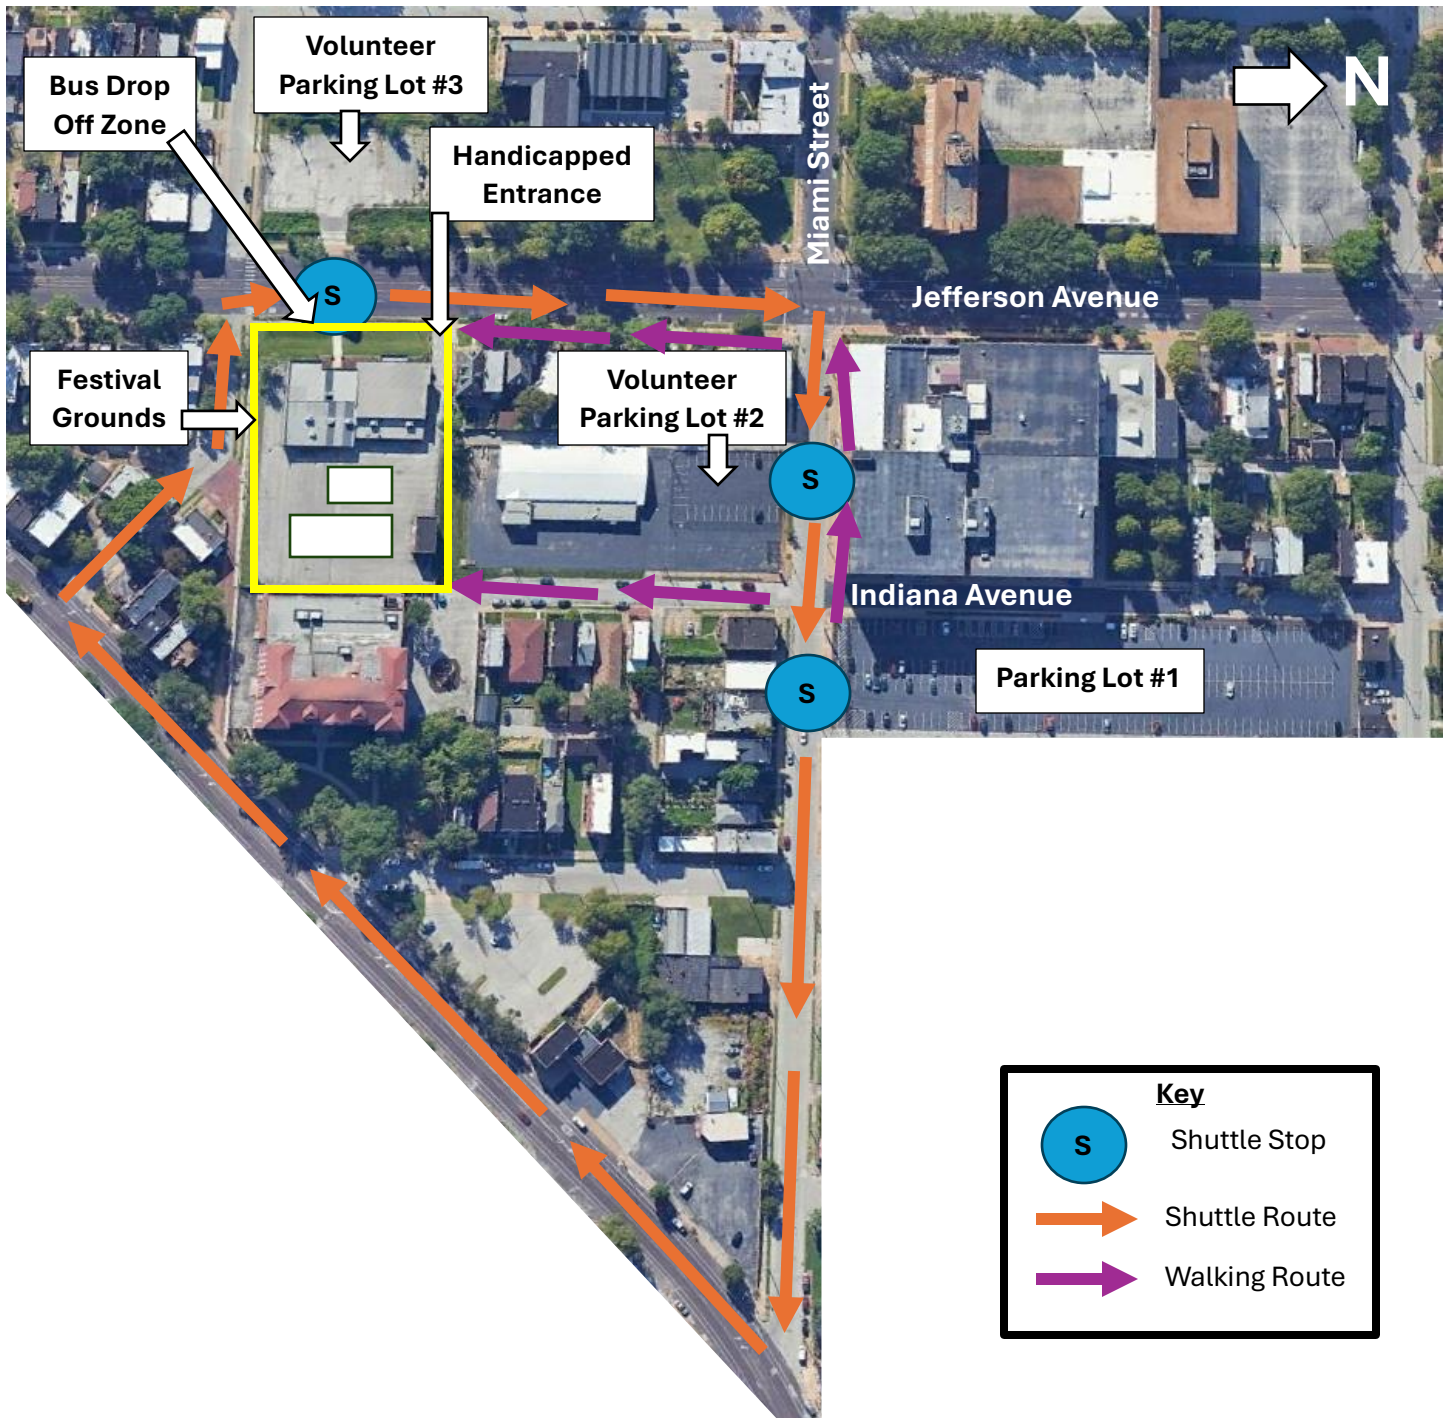

# Landestreffen 2024 Parking and Shuttle Map

## Festival Information:

- Please park in our main parking lot (Parking Lot #1). Backup parking will be available in Parking Lot #2 and Parking Lot #3.
- We will have a shuttle running from our parking lots to the festival grounds.
- If you prefer to walk, you can access the festival grounds by walking south down Indiana Avenue or by walking west on Miami Street and then South on Jefferson Avenue.
- Bus parking will be available. Please let us know if your club will be bringing a bus.